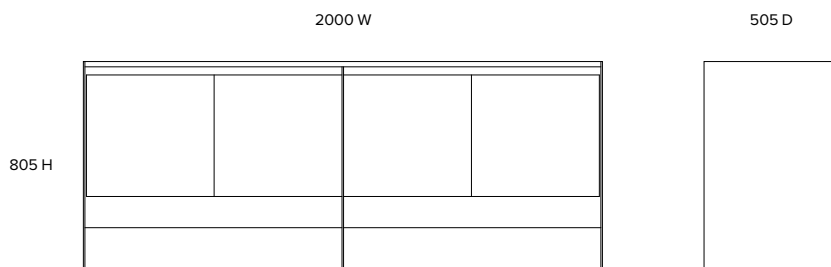

Studio
42 Seventh Avenue
Parktown North, Johannesburg
T +27 011 327 2028

Showroom
3 Desmond Road
Kramerville, Johannesburg
T +27 011 262 4506

---

info@tonicdesign.co.za
www.tonicdesign.co.za