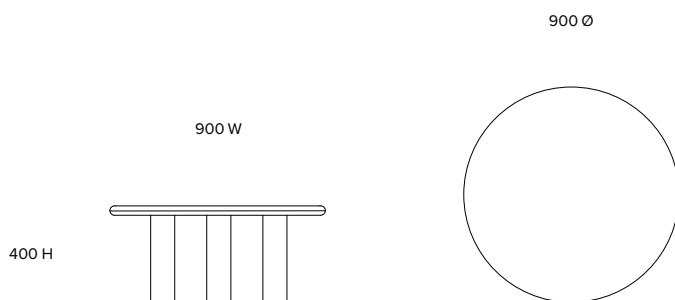

TONIC

Furniture and interior design

Pill

Coffee table
CT019

Dimensions (mm)
900 W
400 H

Materials
Arabascato marble top
American walnut base

Cleaning and care
As most products are available in a range of finishing options, please request specific care instructions from the showroom, depending on your choice of finish.