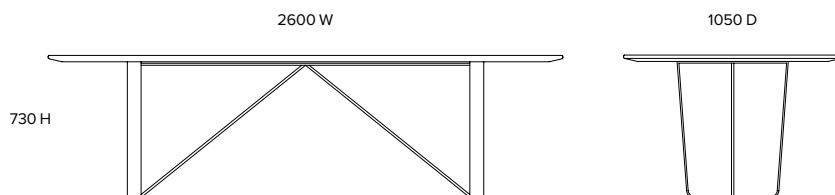

TONIC

Furniture and interior design

Philippe

Dining table
DT006

Dimensions (mm)

2600 W
1050 D
730 H

Materials

Matte black powder coated
mild steel base

Oak veneer top with oil finish /
American walnut veneer top with
satin lacquer finish

Cleaning and care

As most products are available in
a range of finishing options, please
request specific care instructions
from the showroom, depending on
your choice of finish.

Studio

42 Seventh Avenue
Parktown North, Johannesburg
T +27 011 327 2028

Showroom

3 Desmond Road
Kramerville, Johannesburg
T +27 011 262 4506

---

info@tonicdesign.co.za
www.tonicdesign.co.za