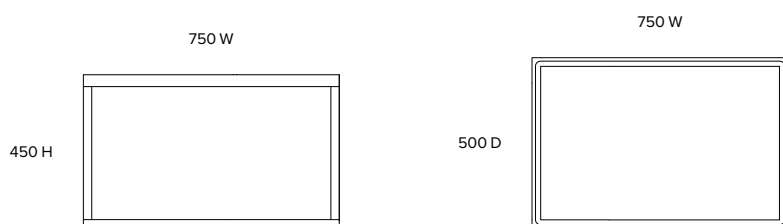

Studio
42 Seventh Avenue
Parktown North, Johannesburg
T +27 011 327 2028

Showroom
3 Desmond Road
Kramerville, Johannesburg
T +27 011 262 4506

---

info@tonicdesign.co.za
www.tonicdesign.co.za