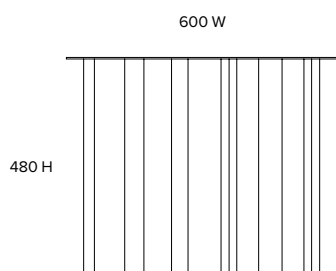

TONIC

Furniture and interior design

Multiples

Side table
ST015

Dimensions (mm)
600 W
450 D
480 H

Materials
Solid oxidised brass

Cleaning and care
As most products are available in a range of finishing options, please request specific care instructions from the showroom, depending on your choice of finish.