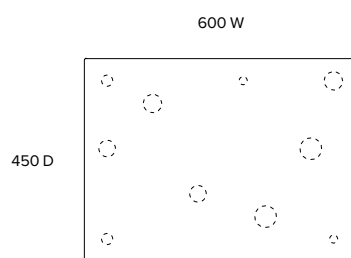

TONIC

Furniture and interior design

Multiples

Side table
ST015

Dimensions (mm)
600 W
450 D
480 H

Materials
Solid oxidised brass

Cleaning and care
As most products are available in a range of finishing options, please request specific care instructions from the showroom, depending on your choice of finish.