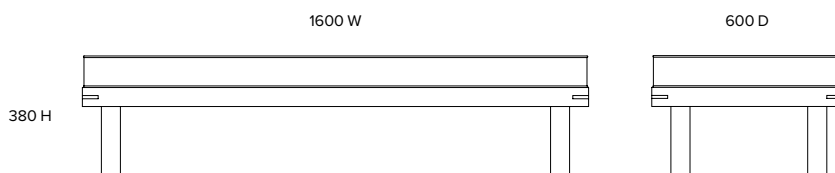

TONIC

Furniture and interior design

Monsanto

Bench
S009

Dimensions (mm)

1600 W
600 D
380 H

Materials

Upholstered timber frame

Feather and down seat cushion
with memory foam core

Solid American walnut base with
satin lacquer finish / Solid oak base
with oil finish

Cleaning and care

As most products are available in
a range of finishing options, please
request specific care instructions
from the showroom, depending on
your choice of finish.

Studio

42 Seventh Avenue
Parktown North, Johannesburg
T +27 011 327 2028

Showroom

3 Desmond Road
Kramerville, Johannesburg
T +27 011 262 4506

---

info@tonicdesign.co.za
www.tonicdesign.co.za