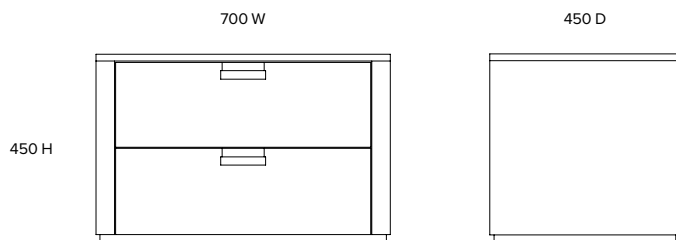

TONIC

Furniture and interior design

Michael

Pedestal
BP001

Dimensions (mm)

700 W
450 D
450 H

Materials

Oak veneer with oil finish /
American walnut veneer with satin
lacquer finish

Cleaning and care

As most products are available in
a range of finishing options, please
request specific care instructions
from the showroom, depending on
your choice of finish.

Studio

42 Seventh Avenue
Parktown North, Johannesburg
T +27 011 327 2028

Showroom

3 Desmond Road
Kramerville, Johannesburg
T +27 011 262 4506

---

info@tonicdesign.co.za
www.tonicdesign.co.za