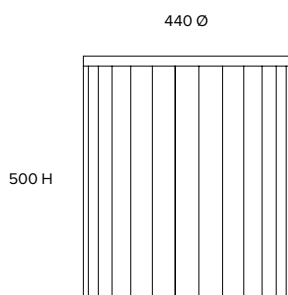

Studio
42 Seventh Avenue
Parktown North, Johannesburg
T +27 011 327 2028

Showroom
3 Desmond Road
Kramerville, Johannesburg
T +27 011 262 4506

---

info@tonicdesign.co.za
www.tonicdesign.co.za