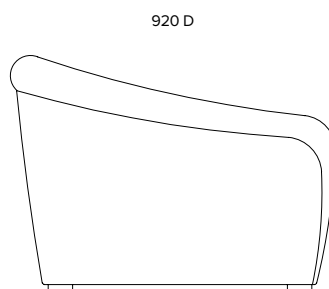

Studio

42 Seventh Avenue
Parktown North, Johannesburg
T +27 011 327 2028

Showroom

3 Desmond Road
Kramerville, Johannesburg
T +27 011 262 4506