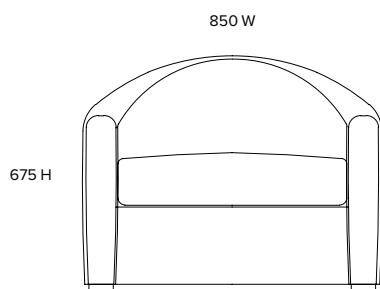

Studio

42 Seventh Avenue
Parktown North, Johannesburg
T +27 011 327 2028

Showroom

3 Desmond Road
Kramerville, Johannesburg
T +27 011 262 4506