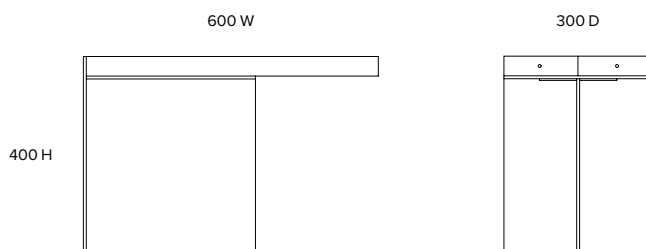

Studio

42 Seventh Avenue
Parktown North, Johannesburg
T +27 011 327 2028

Showroom

3 Desmond Road
Kramerville, Johannesburg
T +27 011 262 4506

---

info@tonicdesign.co.za
www.tonicdesign.co.za