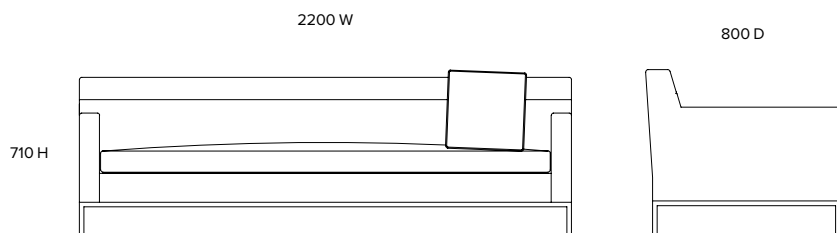

TONIC

Furniture and interior design

Lowline Painted

Sofa
S002

Dimensions (mm)
2200 W
800 D
710 H

Materials

Upholstered timber frame

Feather and down seat cushion

Painted mild steel base
to match upholstery

Cleaning and care

As most products are available in a range of finishing options, please request specific care instructions from the showroom, depending on your choice of finish.

Studio

42 Seventh Avenue
Parktown North, Johannesburg
T +27 011 327 2028

Showroom

3 Desmond Road
Kramerville, Johannesburg
T +27 011 262 4506

---

info@tonicdesign.co.za
www.tonicdesign.co.za