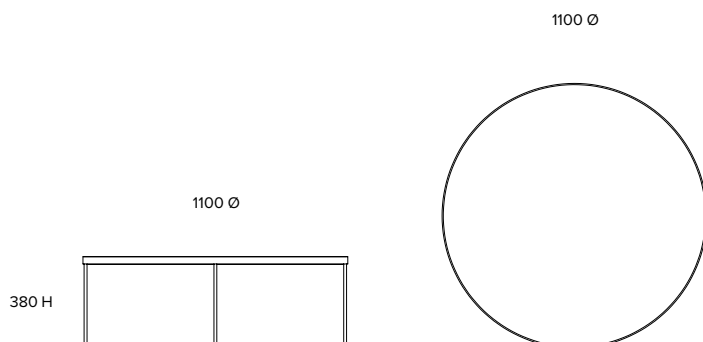

Studio
42 Seventh Avenue
Parktown North, Johannesburg
T +27 011 327 2028

Showroom
3 Desmond Road
Kramerville, Johannesburg
T +27 011 262 4506

---

info@tonicdesign.co.za
www.tonicdesign.co.za