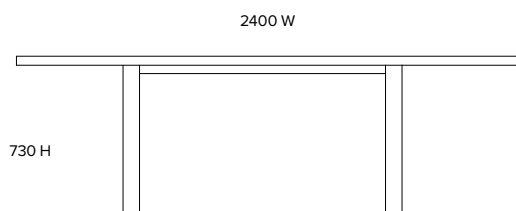

Studio

42 Seventh Avenue
Parktown North, Johannesburg
T +27 011 327 2028

Showroom

3 Desmond Road
Kramerville, Johannesburg
T +27 011 262 4506

---

info@tonicdesign.co.za
www.tonicdesign.co.za