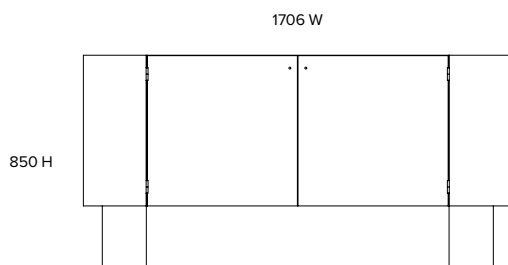

TONIC

Furniture and interior design

Kisumu Timber

Server
US0090

Dimensions (mm)
1706 W
500 D
850 H

Materials
Oak veneer carcass

Solid polished brass components

Cleaning and care
As most products are available in a range of finishing options, please request specific care instructions from the showroom, depending on your choice of finish.