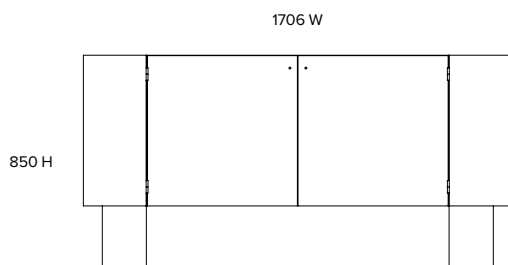

Kisumu High Gloss

Server
US009

Dimensions (mm)
1706 W
500 D
850 H

Materials
High gloss lacquer MDF carcass
Solid polished brass components

Cleaning and care
As most products are available in a range of finishing options, please request specific care instructions from the showroom, depending on your choice of finish.