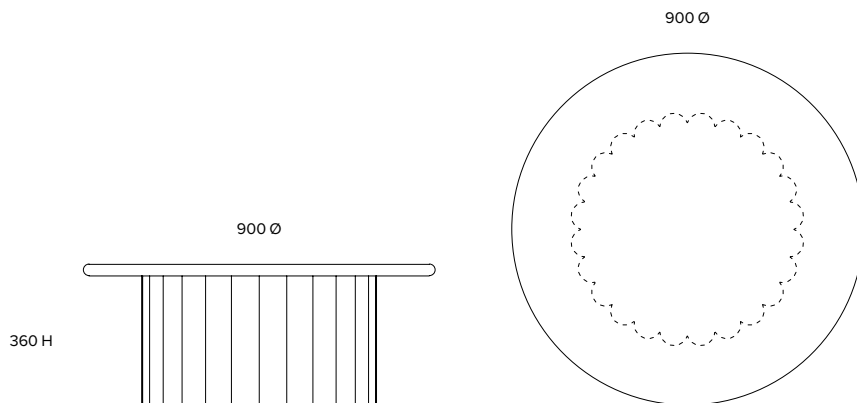

TONIC

Furniture and interior design

Huri

Coffee table
CT016

Dimensions (mm)
900 Ø
360 H

Materials
Marble top

Oxidised brass base

Cleaning and care

As most products are available in a range of finishing options, please request specific care instructions from the showroom, depending on your choice of finish.

Studio
42 Seventh Avenue
Parktown North, Johannesburg
T +27 011 327 2028

Showroom
3 Desmond Road
Kramerville, Johannesburg
T +27 011 262 4506

---

info@tonicdesign.co.za
www.tonicdesign.co.za