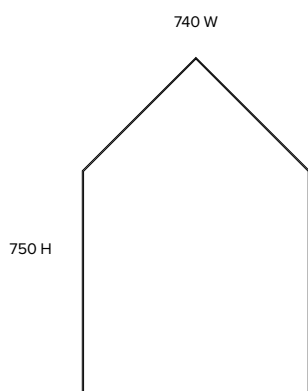

House

Mirror
OT004

Dimensions (mm)
740 W
750 H

Materials
Silver mirror

Oxidised brass frame

Cleaning and care

As most products are available in a range of finishing options, please request specific care instructions from the showroom, depending on your choice of finish.