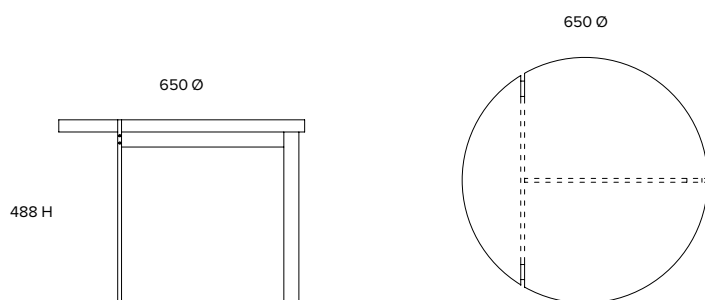

TONIC

Furniture and interior design

HG High Gloss

Side table
ST010

Dimensions (mm)
650 Ø
488 H

Materials
Oxidised brass base

High gloss lacquer MDF top

Cleaning and care

As most products are available in a range of finishing options, please request specific care instructions from the showroom, depending on your choice of finish.

Studio
42 Seventh Avenue
Parktown North, Johannesburg
T +27 011 327 2028

Showroom
3 Desmond Road
Kramerville, Johannesburg
T +27 011 262 4506

---

info@tonicdesign.co.za
www.tonicdesign.co.za