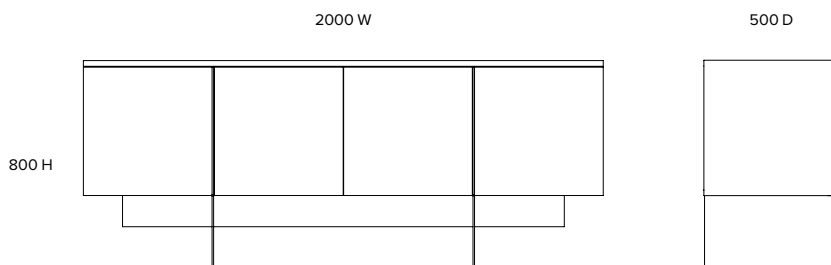

TONIC

Furniture and interior design

HG High Gloss

Server
US004

Dimensions (mm)
2000 W
500 D
800 H

Materials
High gloss lacquer MDF
Waxed mild steel components

Cleaning and care
As most products are available in a range of finishing options, please request specific care instructions from the showroom, depending on your choice of finish.