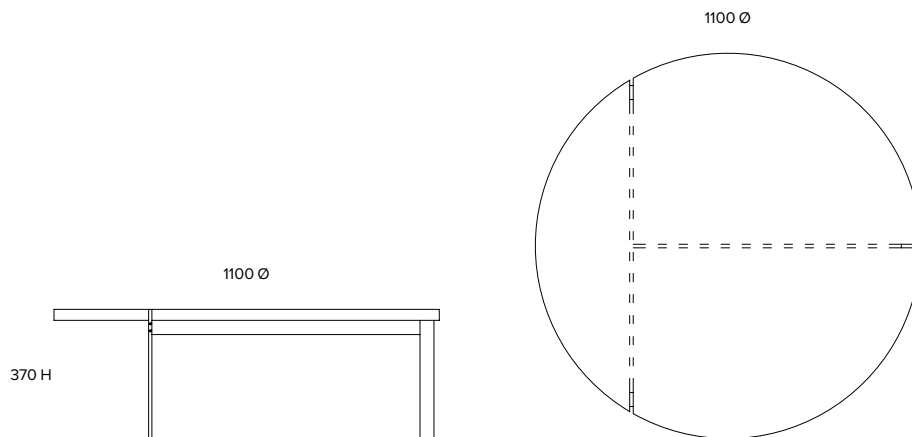

Studio
42 Seventh Avenue
Parktown North, Johannesburg
T +27 011 327 2028

Showroom
3 Desmond Road
Kramerville, Johannesburg
T +27 011 262 4506

---

info@tonicdesign.co.za
www.tonicdesign.co.za