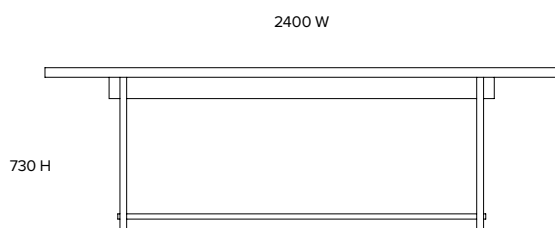

TONIC

Furniture and interior design

George

Dining table
DT002

Dimensions (mm)
8 seater
2400 W x 1000 D x 730 H

10 seater
3000 W x 1100 D x 730 H

Materials
Solid oak / American walnut
with oil finish

Cleaning and care
As most products are available in a range of finishing options, please request specific care instructions from the showroom, depending on your choice of finish.