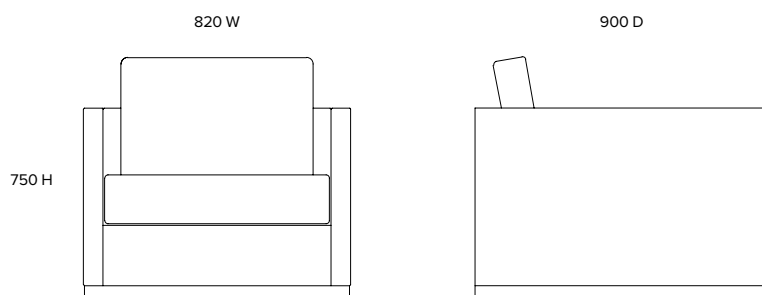

TONIC

Furniture and interior design

Gabon

Armchair
A012

Dimensions (mm)
820 W
900 D
750 H

Materials
Upholstered timber frame
Solid oak base with oil finish

Cleaning and care
As most products are available in a range of finishing options, please request specific care instructions from the showroom, depending on your choice of finish.