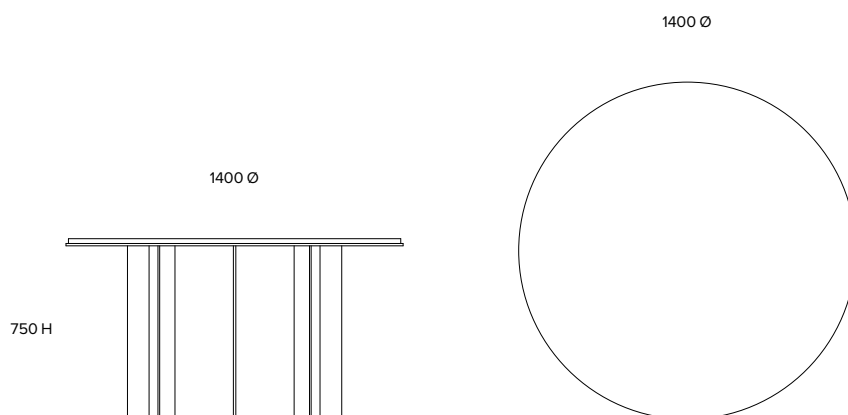

Studio
42 Seventh Avenue
Parktown North, Johannesburg
T +27 011 327 2028

Showroom
3 Desmond Road
Kramerville, Johannesburg
T +27 011 262 4506

---

info@tonicdesign.co.za
www.tonicdesign.co.za