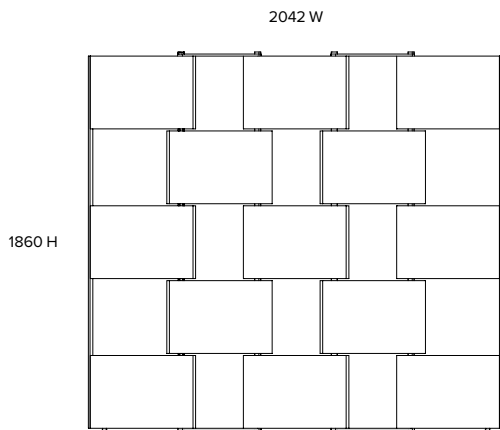

TONIC

Furniture and interior design

Foglio

Screen
OT007

Dimensions (mm)
2042 W
1860 H

Materials
Solid oak panels with oil finish

Brass components

Cleaning and care
As most products are available in a range of finishing options, please request specific care instructions from the showroom, depending on your choice of finish.

Studio
42 Seventh Avenue
Parktown North, Johannesburg
T +27 011 327 2028

Showroom
3 Desmond Road
Kramerville, Johannesburg
T +27 011 262 4506

---

info@tonicdesign.co.za
www.tonicdesign.co.za