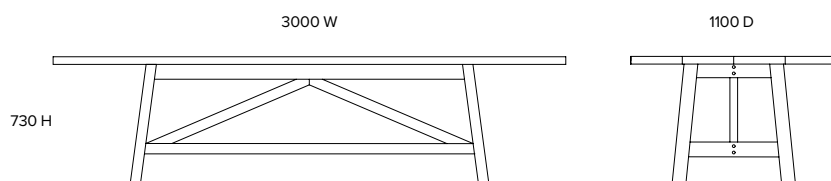

TONIC

Furniture and interior design

Farm I

Dining table
DT0050

Dimensions (mm)
8 seater
2400 W x 1100 D x 730 H

10 seater
3000 W x 1100 D x 730 H

Materials
Solid oak with oil finish

Cleaning and care
As most products are available in a range of finishing options, please request specific care instructions from the showroom, depending on your choice of finish.