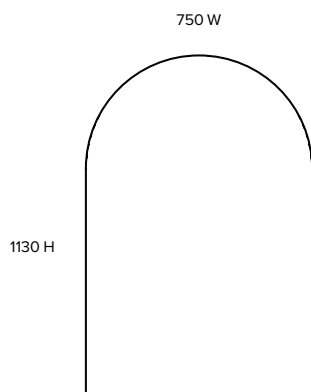

Domed

Mirror
OT003

Dimensions (mm)
750 W
1130 H

Materials
Silver mirror

Oxidised brass frame

Cleaning and care

As most products are available in a range of finishing options, please request specific care instructions from the showroom, depending on your choice of finish.