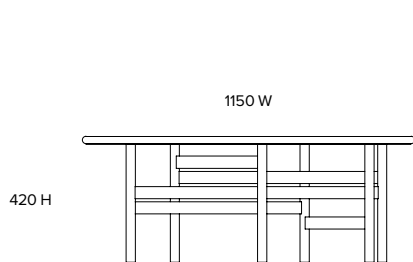

TONIC

Furniture and interior design

DI-11

Coffee table
CT014

Dimensions (mm)

1150 W
674 D
420 H

Materials

Solid oak / American walnut
with oil finish

Cleaning and care

As most products are available in a range of finishing options, please request specific care instructions from the showroom, depending on your choice of finish.

Studio
42 Seventh Avenue
Parktown North, Johannesburg
T +27 011 327 2028

Showroom
3 Desmond Road
Kramerville, Johannesburg
T +27 011 262 4506

---

info@tonicdesign.co.za
www.tonicdesign.co.za