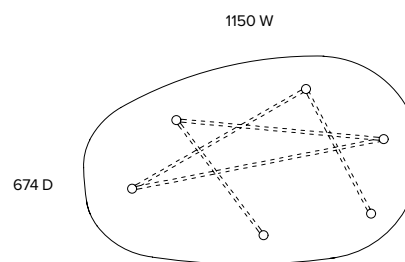

TONIC

Furniture and interior design

DI-11

Coffee table
CT014

Dimensions (mm)

1150 W
674 D
420 H

Materials

Solid oak / American walnut
with oil finish

Cleaning and care

As most products are available in a range of finishing options, please request specific care instructions from the showroom, depending on your choice of finish.

Studio
42 Seventh Avenue
Parktown North, Johannesburg
T +27 011 327 2028

Showroom
3 Desmond Road
Kramerville, Johannesburg
T +27 011 262 4506

---

info@tonicdesign.co.za
www.tonicdesign.co.za