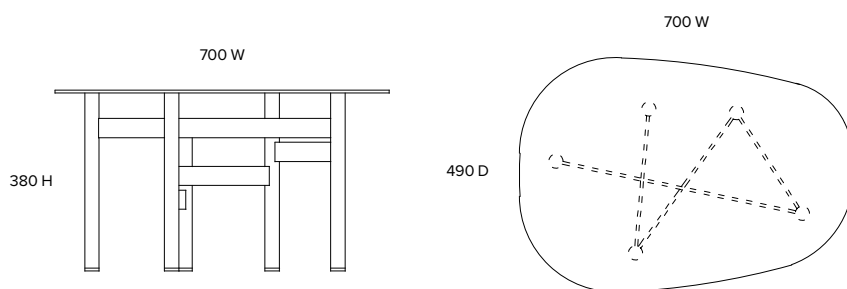

TONIC

Furniture and interior design

DI-11

Side table
ST017

Dimensions (mm)
700 W
490 D
380 H

Materials
Solid oxidised brass

Cleaning and care
As most products are available in a range of finishing options, please request specific care instructions from the showroom, depending on your choice of finish.