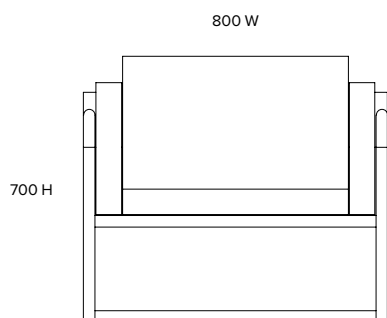

Studio
42 Seventh Avenue
Parktown North, Johannesburg
T +27 011 327 2028

Showroom
3 Desmond Road
Kramerville, Johannesburg
T +27 011 262 4506

---

info@tonicdesign.co.za
www.tonicdesign.co.za