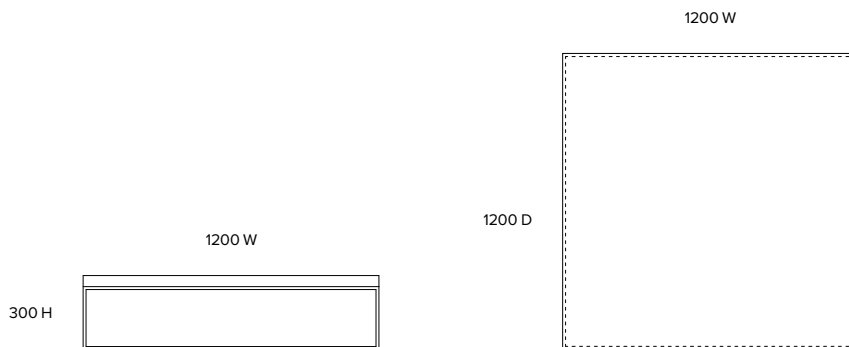

TONIC

Furniture and interior design

Cube Timber

Coffee table
CT0040

Dimensions (mm)
1200 W
1200 D
300 H

Materials
Oak veneer top with oil finish
Matte black powder coated
mild steel base

Cleaning and care
As most products are available in
a range of finishing options, please
request specific care instructions
from the showroom, depending on
your choice of finish.