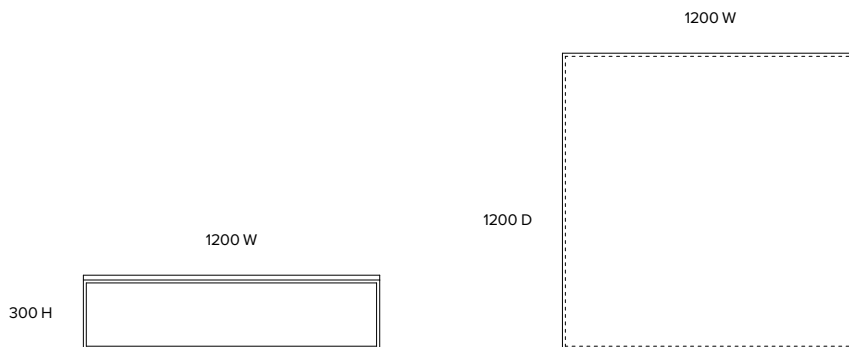

TONIC

Furniture and interior design

Cube Marble

Coffee table
CT003M

Dimensions (mm)
1200 W
1200 D
300 H

Materials
Matte black powder coated
mild steel base
Marble top

Cleaning and care
As most products are available in
a range of finishing options, please
request specific care instructions
from the showroom, depending on
your choice of finish.