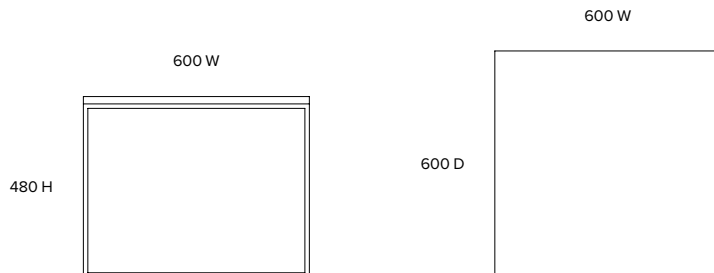

TONIC

Furniture and interior design

Cube

Side table
ST002

Dimensions (mm)

600 W
600 D
480 H

Materials

Matte black powder coated
mild steel base

Marble top

Cleaning and care

As most products are available in a range of finishing options, please request specific care instructions from the showroom, depending on your choice of finish.

Studio

42 Seventh Avenue
Parktown North, Johannesburg
T +27 011 327 2028

Showroom

3 Desmond Road
Kramerville, Johannesburg
T +27 011 262 4506

---

info@tonicdesign.co.za
www.tonicdesign.co.za