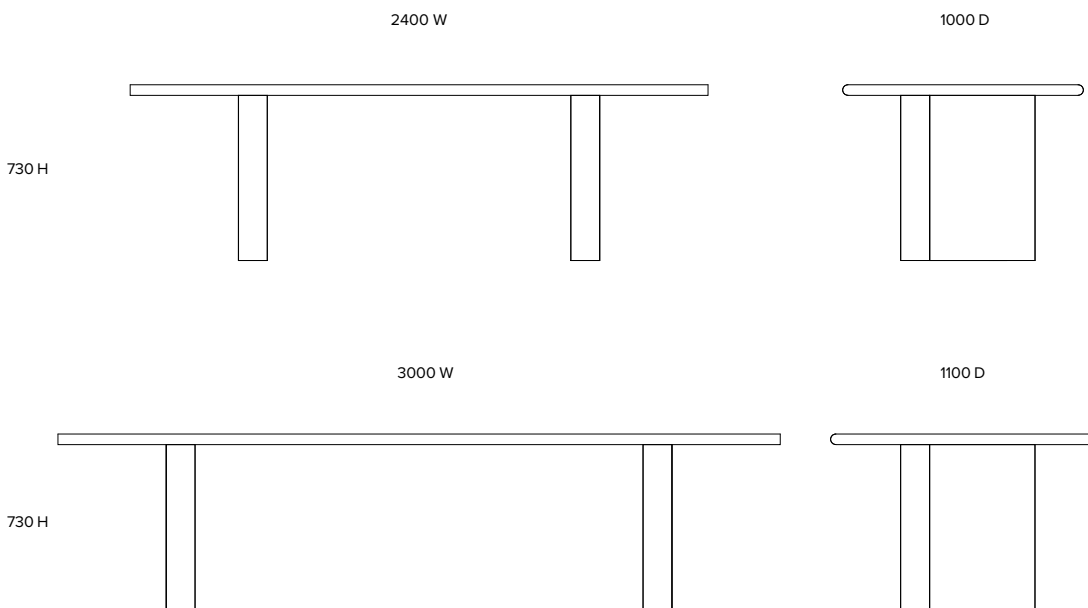

TONIC

Furniture and interior design

Communal

Dining table
DT0090

Dimensions (mm)
8 seater
2400 W x 1000 D x 730 H

10 seater
3000 W x 1100 D x 730 H

Materials
Solid oak legs with oak veneer top

Cleaning and care
As most products are available in a range of finishing options, please request specific care instructions from the showroom, depending on your choice of finish.