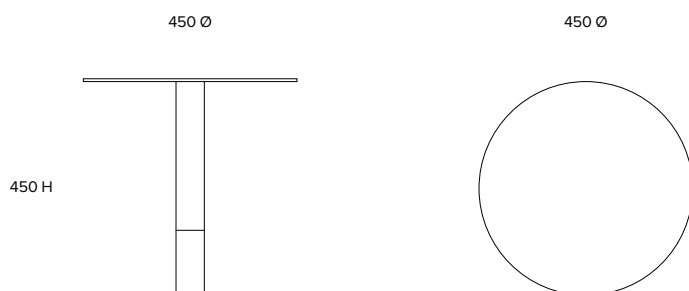

TONIC

Furniture and interior design

Cigarette Stainless Steel and Brass

Side table
ST034

Dimensions (mm)
450 Ø
450 H

Materials
Polished stainless steel column
and top

Solid oxidised brass base

Cleaning and care
As most products are available in
a range of finishing options, please
request specific care instructions
from the showroom, depending on
your choice of finish.