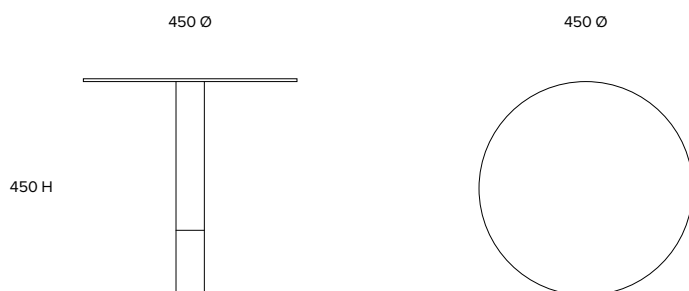

TONIC

Furniture and interior design

Cigarette High Gloss and Stainless Steel

Side table
ST035

Dimensions (mm)
450 Ø
450 H

Materials
High gloss lacquer steel top

Polished stainless steel base
and column

Cleaning and care
As most products are available in
a range of finishing options, please
request specific care instructions
from the showroom, depending on
your choice of finish.