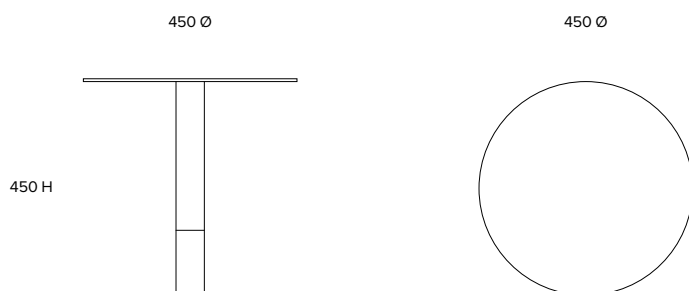

TONIC

Furniture and interior design

Cigarette High Gloss

Side table
ST033

Dimensions (mm)
450 Ø
450 H

Materials
High gloss lacquer top
Mild steel high gloss lacquer base

Cleaning and care
As most products are available in a range of finishing options, please request specific care instructions from the showroom, depending on your choice of finish.