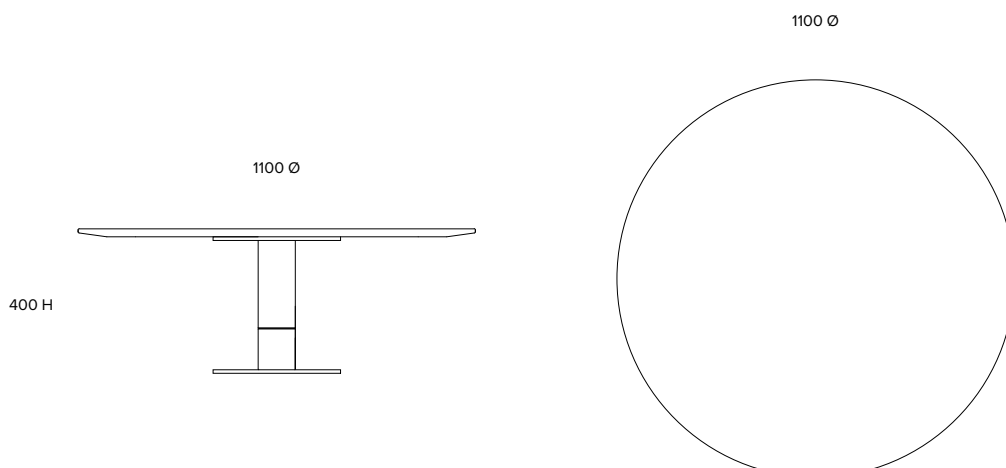

TONIC

Furniture and interior design

Cigarette Marble and Brass

Coffee table

CT021
CT022
CT023

Dimensions (mm)

1100 Ø
400 H

Materials

Polished Nero Marquina / Verde Guatemala / Bianco Carrara marble top

Polished stainless steel column

Solid oxidised brass base

Cleaning and care

As most products are available in a range of finishing options, please request specific care instructions from the showroom, depending on your choice of finish.

Studio

42 Seventh Avenue
Parktown North, Johannesburg
T +27 011 327 2028

Showroom

3 Desmond Road
Kramerville, Johannesburg
T +27 011 262 4506

---

info@tonicdesign.co.za
www.tonicdesign.co.za