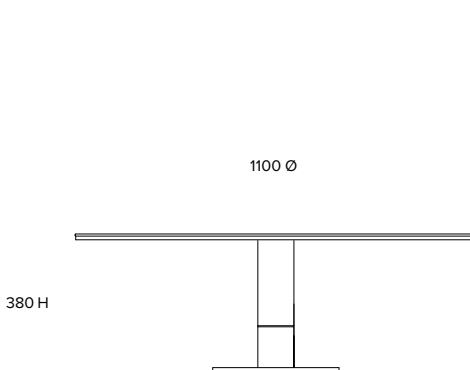

TONIC

Furniture and interior design

Cigarette High Gloss and Stainless Steel

Coffee table
CT020

Dimensions (mm)
1100 Ø
380 H

Materials
High gloss lacquer steel top

Polished stainless steel base
and column

Cleaning and care
As most products are available in
a range of finishing options, please
request specific care instructions
from the showroom, depending on
your choice of finish.