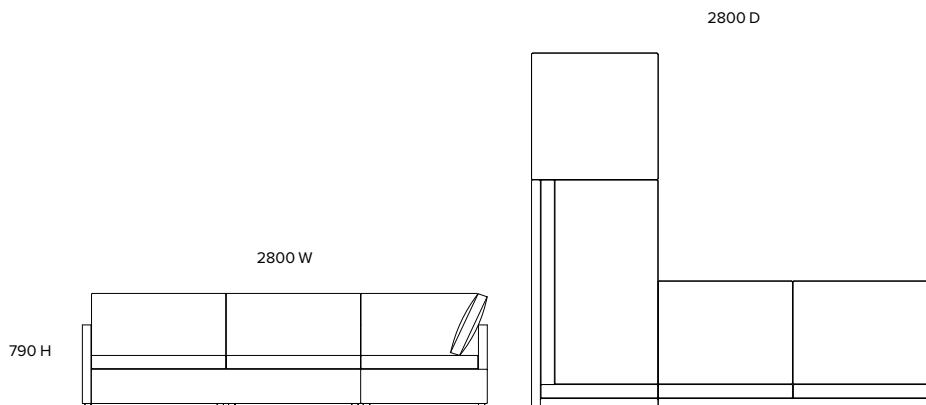

TONIC

Furniture and interior design

Campdon

Corner sofa
S011

Dimensions (mm)
2800 W
2800 D
790 H

Materials

Upholstered timber frame

Feather and down seat cushions
with optional memory foam core

Feather and down back cushions

Recessed nylon glides

Cleaning and care

As most products are available in a range of finishing options, please request specific care instructions from the showroom, depending on your choice of finish.

Studio

42 Seventh Avenue
Parktown North, Johannesburg
T +27 011 327 2028

Showroom

3 Desmond Road
Kramerville, Johannesburg
T +27 011 262 4506

---

info@tonicdesign.co.za
www.tonicdesign.co.za