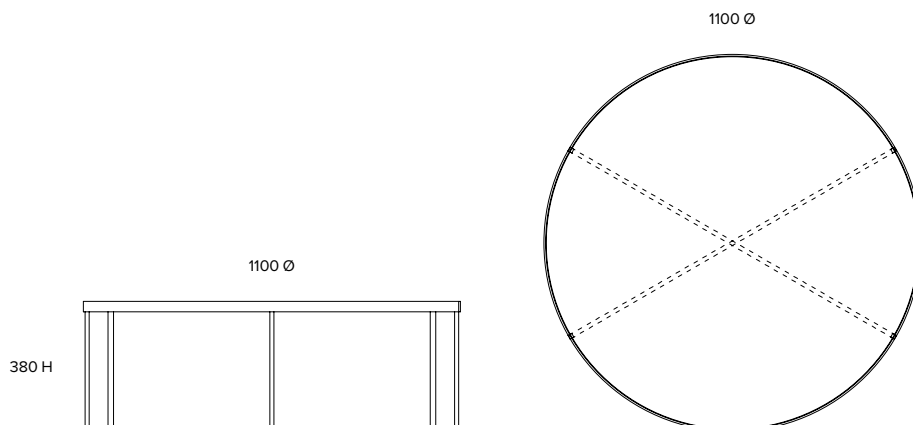

TONIC

Furniture and interior design

Calvinia

Coffee table
CT009

Dimensions (mm)
1100 Ø
380 H

Materials
Leathered Zimbabwean black
granite top

Matte black powder coated
mild steel base

Cleaning and care
As most products are available in
a range of finishing options, please
request specific care instructions
from the showroom, depending on
your choice of finish.