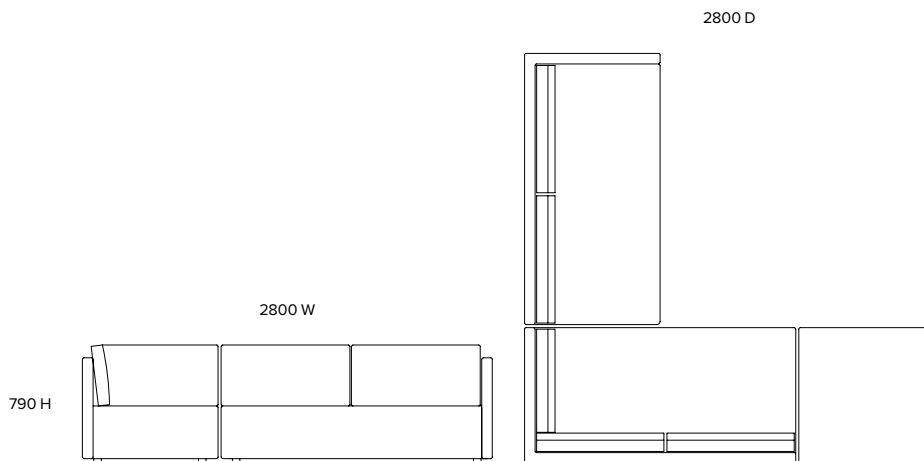

TONIC

Furniture and interior design

Caledon

Corner sofa
S005

Dimensions (mm)
2800 W
2800 D
790 H

Materials
Upholstered timber frame
Recessed aluminium feet
Feather and down back cushions

Cleaning and care
As most products are available in a range of finishing options, please request specific care instructions from the showroom, depending on your choice of finish.