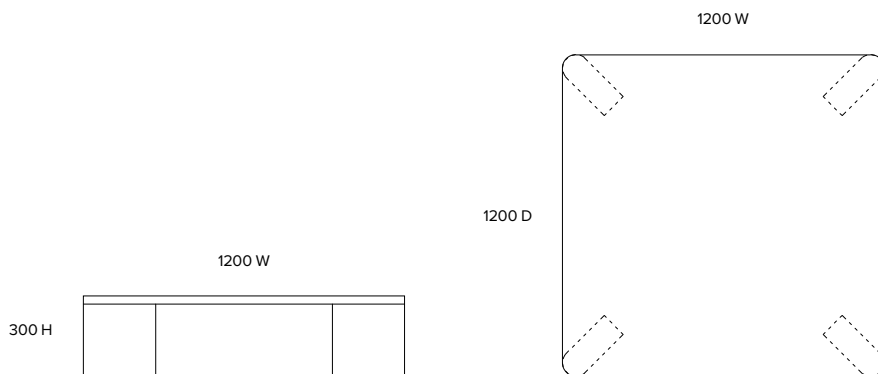

TONIC

Furniture and interior design

C.M.

Coffee table
CT018

Dimensions (mm)
1200 W
1200 D
300 H

Materials
White Carrara marble

Cleaning and care
As most products are available in a range of finishing options, please request specific care instructions from the showroom, depending on your choice of finish.