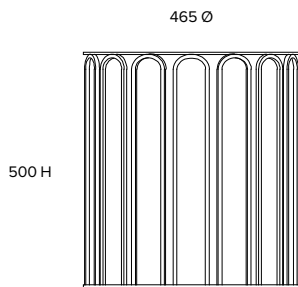

TONIC

Furniture and interior design

Burr

Side table
ST023

Dimensions (mm)
465 Ø
500 H

Materials
High gloss lacquer mild steel

Cleaning and care
As most products are available in a range of finishing options, please request specific care instructions from the showroom, depending on your choice of finish.