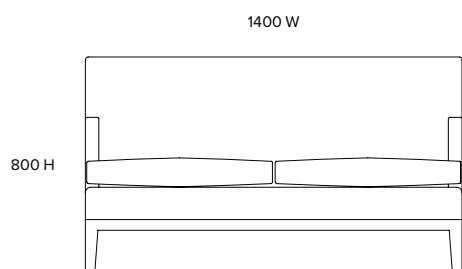

TONIC

Furniture and interior design

Bruges

Sofa
S001

Dimensions (mm)
1400 W
750 D
800 H

Materials

Upholstered timber frame

Solid oak base with oil finish

Feather and down seat cushion
with memory foam core

Cleaning and care

As most products are available in
a range of finishing options, please
request specific care instructions
from the showroom, depending on
your choice of finish.

Studio
42 Seventh Avenue
Parktown North, Johannesburg
T +27 011 327 2028

Showroom
3 Desmond Road
Kramerville, Johannesburg
T +27 011 262 4506

---

info@tonicdesign.co.za
www.tonicdesign.co.za