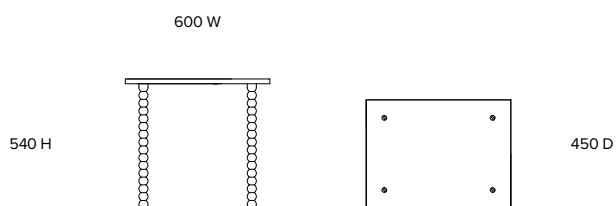

Studio
42 Seventh Avenue
Parktown North, Johannesburg
T +27 011 327 2028

Showroom
3 Desmond Road
Kramerville, Johannesburg
T +27 011 262 4506

---

info@tonicdesign.co.za
www.tonicdesign.co.za