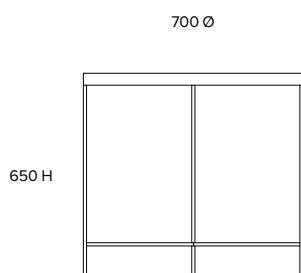

Studio
42 Seventh Avenue
Parktown North, Johannesburg
T +27 011 327 2028

Showroom
3 Desmond Road
Kramerville, Johannesburg
T +27 011 262 4506

---

info@tonicdesign.co.za
www.tonicdesign.co.za