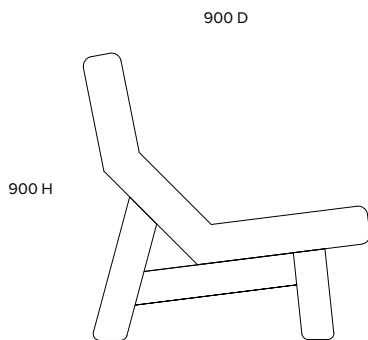

Studio
42 Seventh Avenue
Parktown North, Johannesburg
T +27 011 327 2028

Showroom
3 Desmond Road
Kramerville, Johannesburg
T +27 011 262 4506

---

info@tonicdesign.co.za
www.tonicdesign.co.za