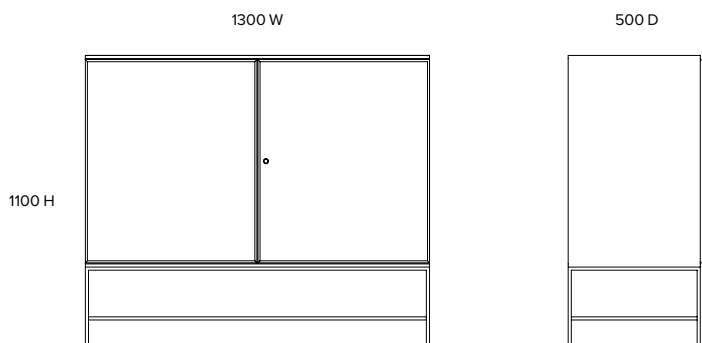

Belfast Timber

Cabinet
UC003

Dimensions (mm)
1300 W
500 D
1100 H

Materials
Oak / American walnut veneer
with oil finish

Duco lacquer shelves

Matte black powder coated mild
steel base

Cleaning and care

As most products are available in
a range of finishing options, please
request specific care instructions
from the showroom, depending on
your choice of finish.