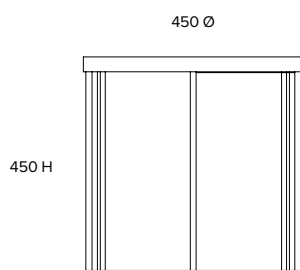

TONIC

Furniture and interior design

Aletta

Side table
ST014

Dimensions (mm)
450 Ø
450 H

Materials
Satin lacquer mild steel base

Matching back-painted glass top

Cleaning and care
As most products are available in a range of finishing options, please request specific care instructions from the showroom, depending on your choice of finish.

Studio
42 Seventh Avenue
Parktown North, Johannesburg
T +27 011 327 2028

Showroom
3 Desmond Road
Kramerville, Johannesburg
T +27 011 262 4506

---

info@tonicdesign.co.za
www.tonicdesign.co.za