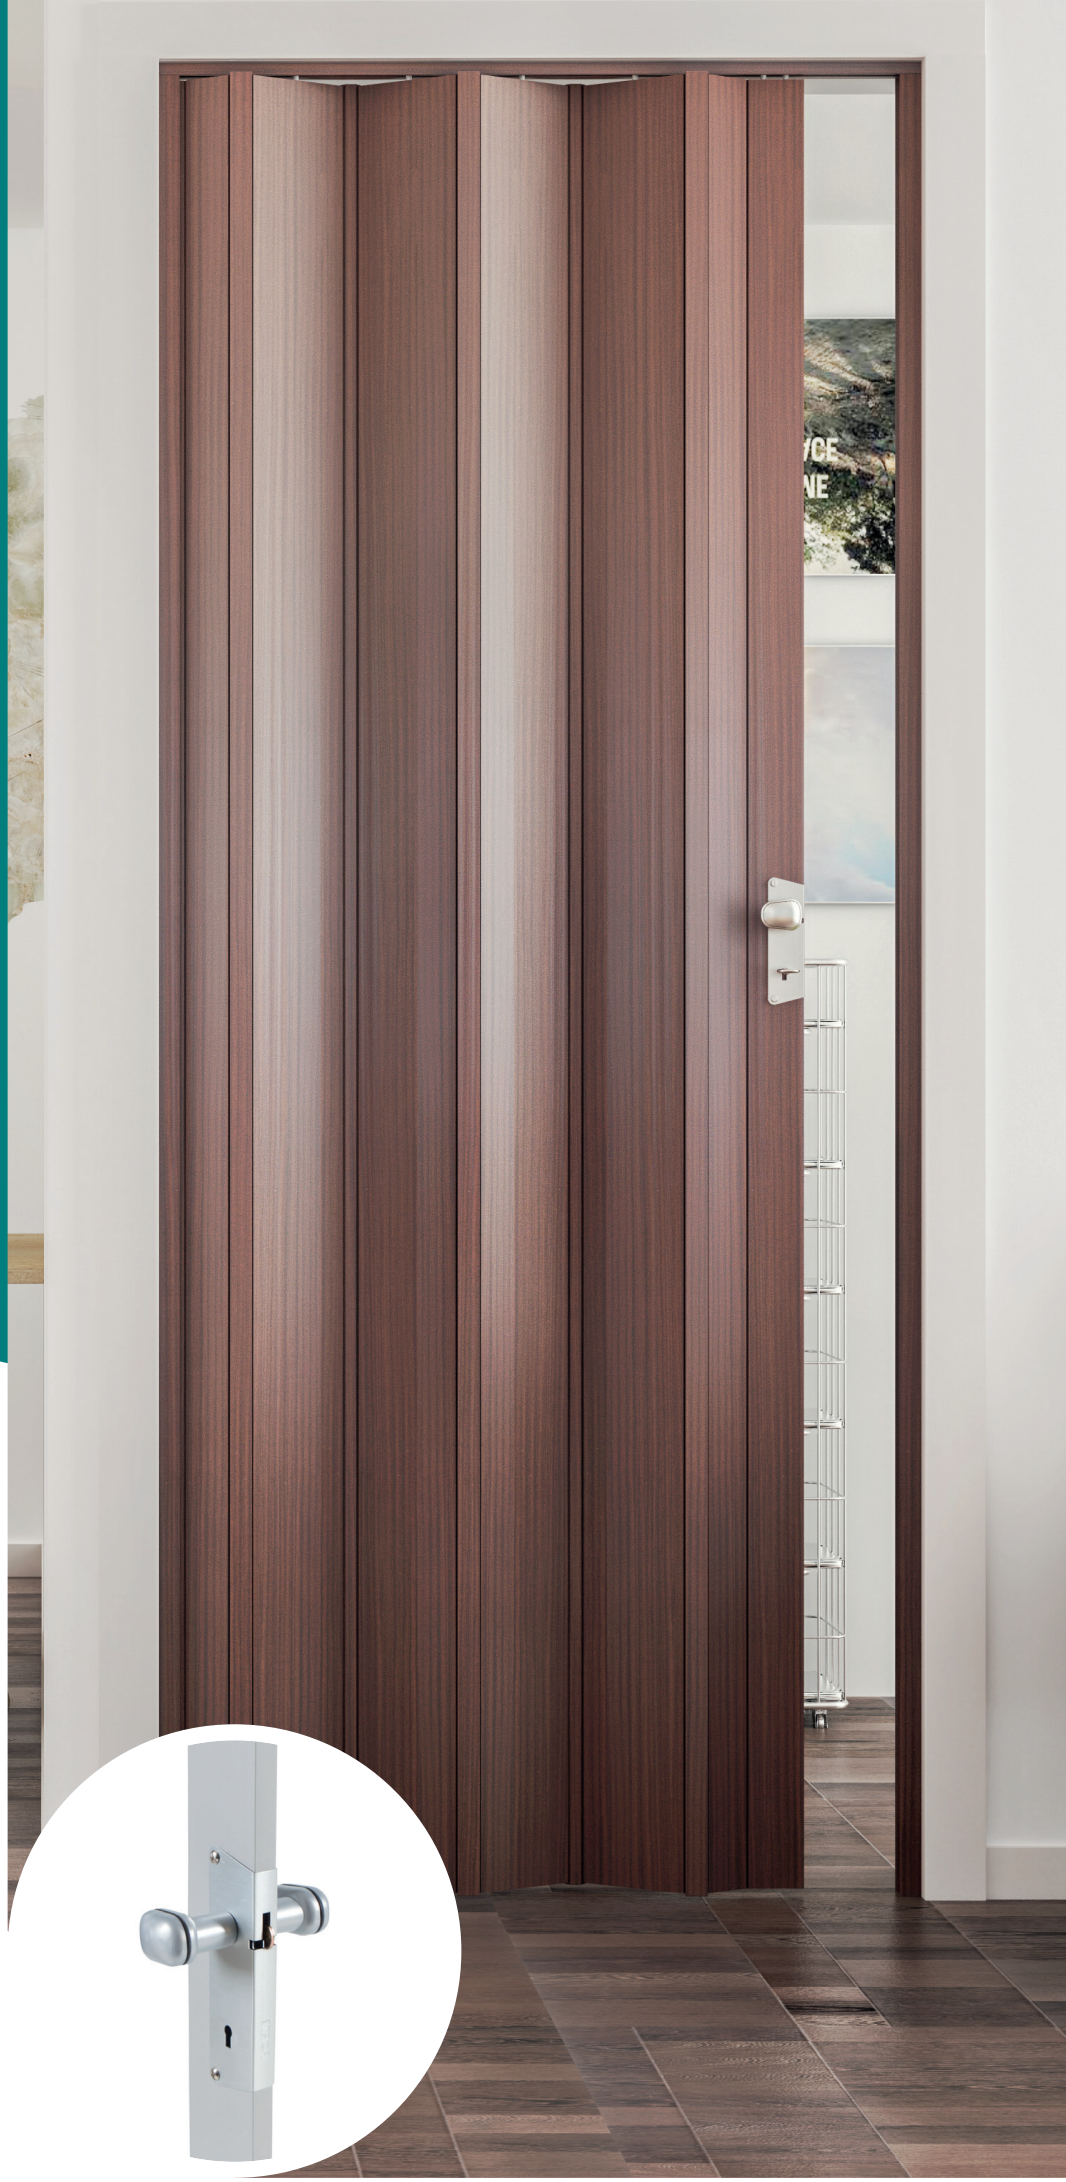

LUCIANA

PORTA RIDUCIBILE FOLDING DOOR

*Istruzioni di montaggio sul retro.
Assembling instructions on the back.*

OPZIONALE (OPTIONAL)	PANNELLO AGGIUNTIVO (ADDING PANEL)																																																		
	<table border="1"> <thead> <tr> <th>L (cm)</th> <th>DA</th> <th>→</th> <th>A</th> <th>=</th> <th>A</th> <th>+</th> <th>B</th> </tr> </thead> <tbody> <tr> <td>88,5</td> <td>→</td> <td>104</td> <td>=</td> <td>1 PORTA (door)</td> <td>+</td> <td>1 kit</td> </tr> <tr> <td>104,1</td> <td>→</td> <td>119,5</td> <td>=</td> <td>1 PORTA (door)</td> <td>+</td> <td>2 kit</td> </tr> <tr> <td>119,6</td> <td>→</td> <td>135</td> <td>=</td> <td>1 PORTA (door)</td> <td>+</td> <td>3 kit</td> </tr> <tr> <td>135,1</td> <td>→</td> <td>150,5</td> <td>=</td> <td>1 PORTA (door)</td> <td>+</td> <td>4 kit</td> </tr> <tr> <td>105,6</td> <td>→</td> <td>166</td> <td>=</td> <td>1 PORTA (door)</td> <td>+</td> <td>5 kit</td> </tr> <tr> <td>166,1</td> <td>→</td> <td>181,5</td> <td>=</td> <td>1 PORTA (door)</td> <td>+</td> <td>6 kit</td> </tr> </tbody> </table>	L (cm)	DA	→	A	=	A	+	B	88,5	→	104	=	1 PORTA (door)	+	1 kit	104,1	→	119,5	=	1 PORTA (door)	+	2 kit	119,6	→	135	=	1 PORTA (door)	+	3 kit	135,1	→	150,5	=	1 PORTA (door)	+	4 kit	105,6	→	166	=	1 PORTA (door)	+	5 kit	166,1	→	181,5	=	1 PORTA (door)	+	6 kit
	L (cm)	DA	→	A	=	A	+	B																																											
	88,5	→	104	=	1 PORTA (door)	+	1 kit																																												
	104,1	→	119,5	=	1 PORTA (door)	+	2 kit																																												
	119,6	→	135	=	1 PORTA (door)	+	3 kit																																												
	135,1	→	150,5	=	1 PORTA (door)	+	4 kit																																												
	105,6	→	166	=	1 PORTA (door)	+	5 kit																																												
166,1	→	181,5	=	1 PORTA (door)	+	6 kit																																													
	Incluso nella confezione binario di scorrimento da 120 cm. <i>Included in the package 120 cm railing track.</i>																																																		
	Ordinare binario di scorrimento riducibile da 180 cm. <i>Order reducible 180 cm railing track.</i>																																																		
	On demand, contattare i nostri punti vendita per la realizzazione di altre misure																																																		
	On demand, for other sizes please visit the store																																																		