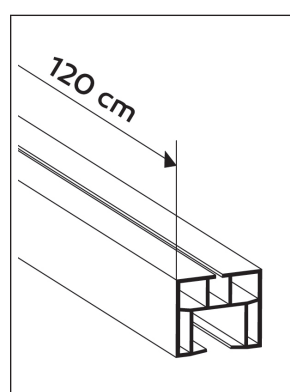

Scorrimento da 120 cm
120 cm length sliding